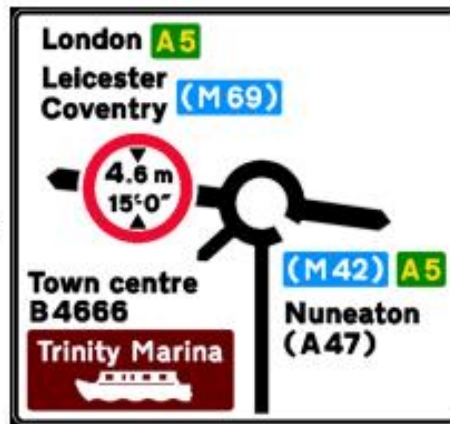

Direction signage overview map

HINCKLEY ZONE 4 PROPOSED SIGNAGE CHANGE EXAMPLES

COVENTRY ROAD

UPDATED TO

AND

UPDATED TO

This page is intentionally left blank